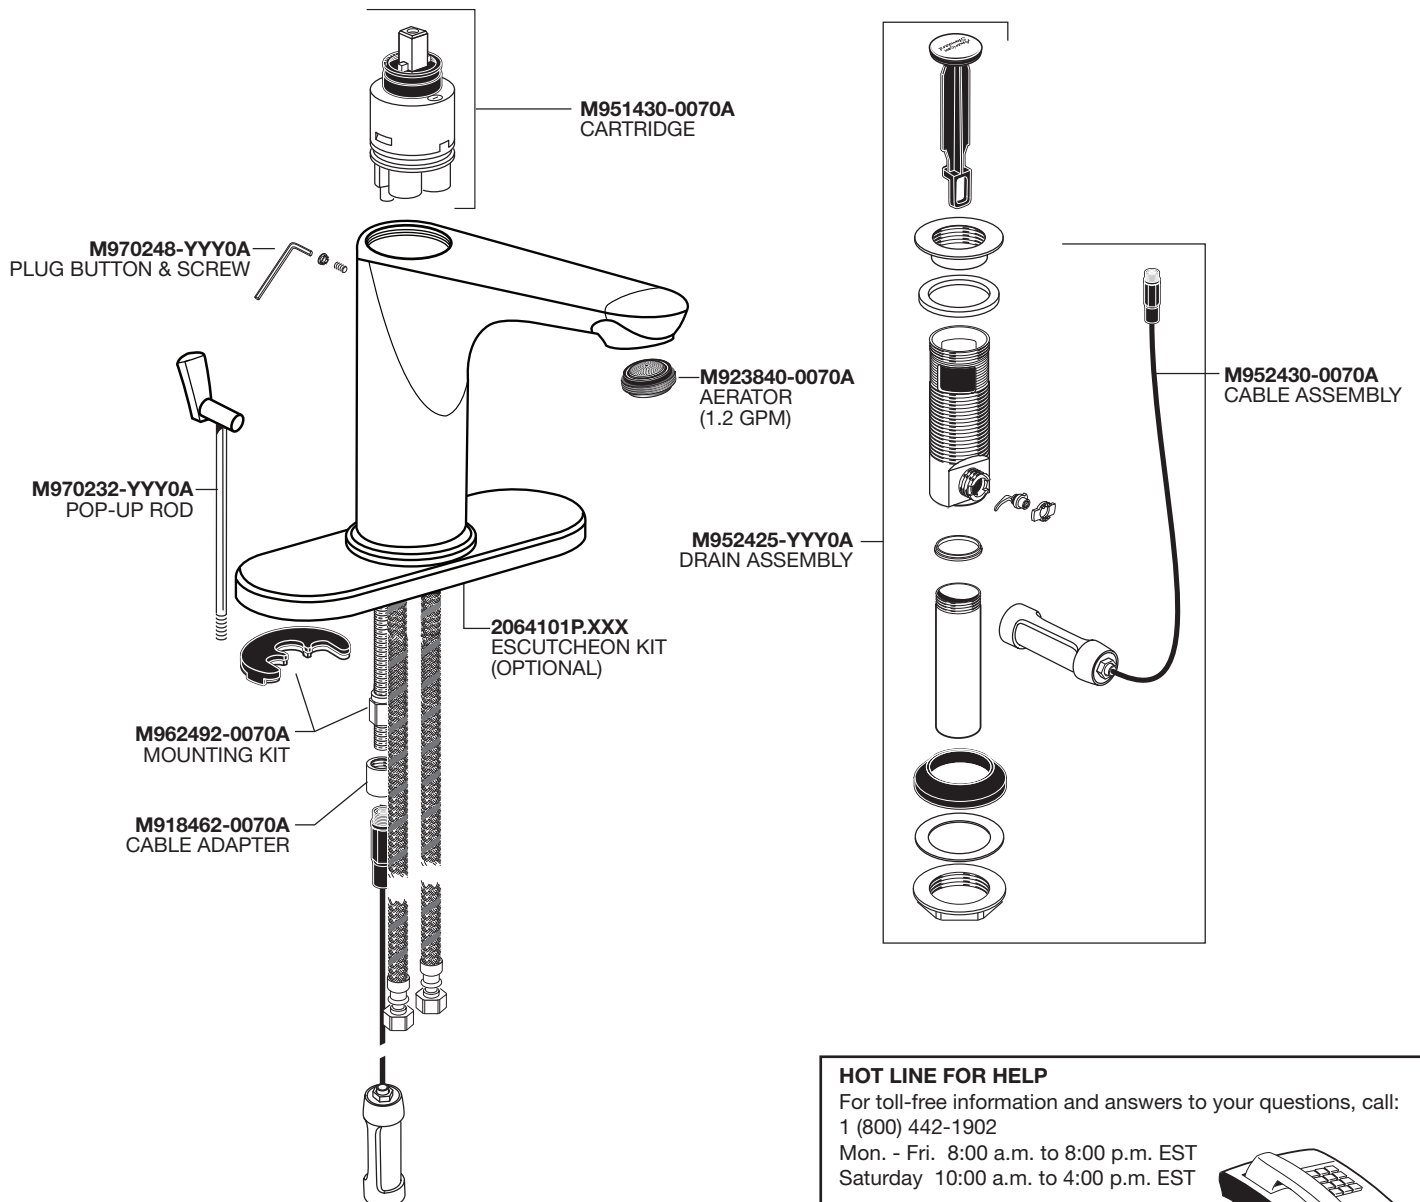

American Standard

STUDIO® S MONOBLOCK LAVATORY FAUCET WITH SPEED CONNECT® DRAIN

MODEL NUMBER

7105.101

Replace the "YYY" with
appropriate finish code

POLISHED CHROME	002
BRUSHED NICKEL	295

HOT LINE FOR HELP

For toll-free information and answers to your questions, call:
1 (800) 442-1902