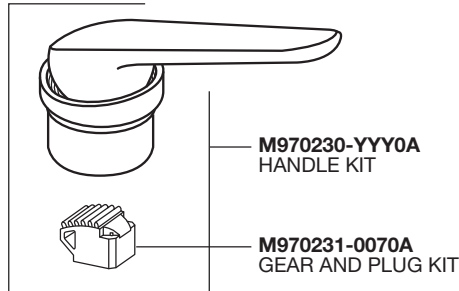

American Standard

STUDIO® S MONOBLOCK LAVATORY FAUCET WITH SPEED CONNECT® DRAIN

MODEL NUMBER

7105.101

Replace the "YYY" with
appropriate finish code

POLISHED CHROME	002
BRUSHED NICKEL	295

HOT LINE FOR HELP

For toll-free information and answers to your questions, call:
1 (800) 442-1902